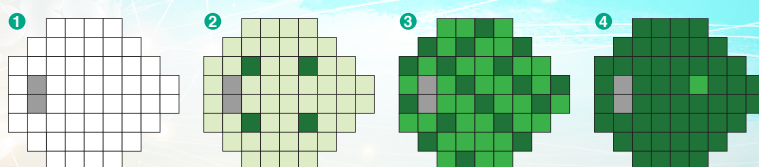

### Short-time measurement algorithm

As the sensitivity of a test point is determined. → Other test points in the visual field prediction model are updated.