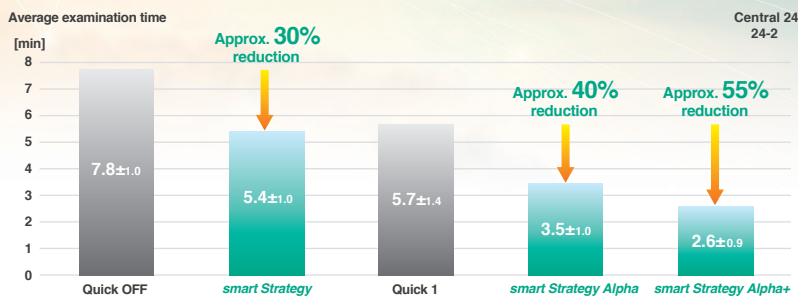

### Short-time measurement algorithm

As the sensitivity of a test point is determined. → Other test points in the visual field prediction model are updated.