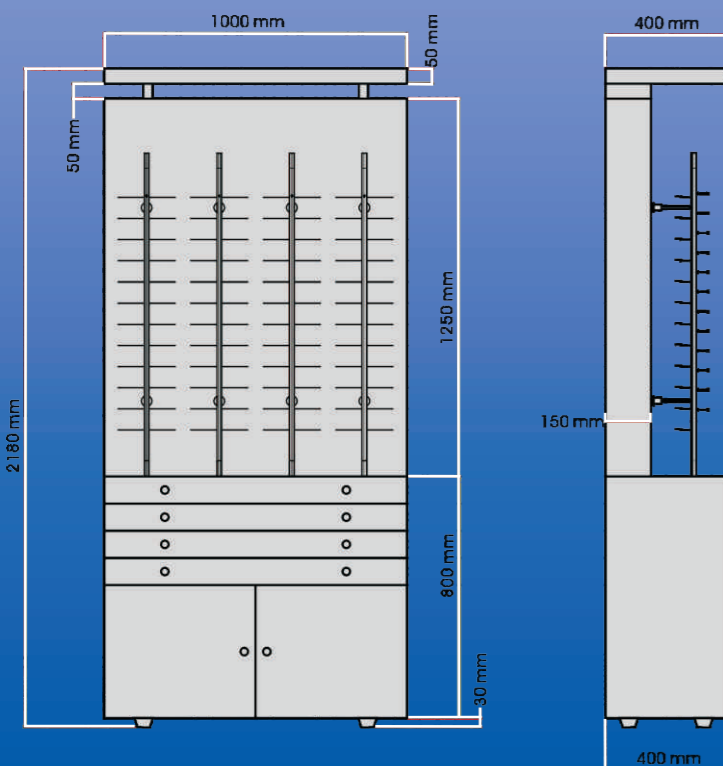

**C308M-900**  
Size of tray: 846X410X51(H)mm  
Each tray have 6X5=30 grids  
Product size: 90X41X58cm  
Our standard of C308M-900:  
8pcs trays for optical frame

**SF-002** Lockable with LED lamps  
With cabinet and castors  
Metal frame with glass panel  
Product size: 60x35x190cm  
Poster design on the panel can be  
decided by client

**CL304BT** 48pcs lockable with cabinet and castors  
 With LED lamps on top and background  
 Size: 100cm(L) x 40cm( W) x 218cm(H)  
 4pcs DL350BT-12F(48pcs, distance of nose piece:65mm)  
 1pc wooden cabinet with glass top  
 4 drawers (1drawer=25pcs, total 25x4drawers=100pcs)

**CL300RT** with lock, right type  
 1set of CL305BT series and  
 2sets CL304BT series  
 Whole set size: 240cm(L) x 160cm(W) x 218cm(H)

**CL305BT** 60pcs lockable with cabinet and castors  
 With LED lamps on top and background  
 Size: 120cm(L) x 40cm( W) x 218cm(H)  
 5pcs DL350BT-12F(60pcs, distance of nose piece:65mm)  
 1pc wood cabinet with glass top  
 4 drawers (1drawer=30pcs, total 30x4drawers=120pcs)

**CL304BW** 48pcs Non-lockable with cabinet and castors  
 With LED lamps on top and background  
 Size: 100cm(L) x 40cm( W) x 218cm(H)  
 4pcs DW38B-12F(48pcs, distance of nose piece:65mm)  
 1pc wooden cabinet with glass top  
 4 drawers (1drawer=25pcs, total 25x4drawers=100pcs)