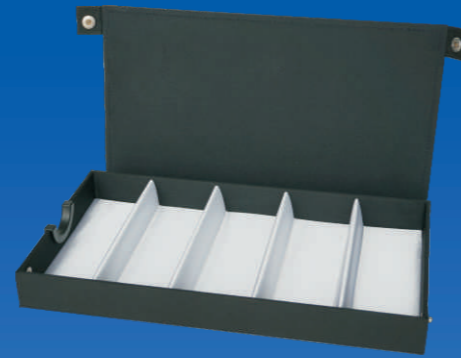

**C521** 180pcs for optical frames  
30 drawers, 6pcs/drawer  
Product size: 58x28x120cm

**C602** 360pcs for optical frames  
20 drawers, 18pcs/drawer  
with locks in both front and back sides  
can be opened in both sides  
Product size: 55x42x122cm  
CTN size: 63x49x132cm

**C522** 270pcs for optical frames  
15 drawers, 18pcs/drawer  
Product size: 56x38x94cm  
CTN size: 61x45x107cm

**C523** 180pcs for optical frames  
10 drawers, 18pcs/drawer  
Product size: 51x40x65cm

**GT-262** 12pcs  
For optical frames: Product size: 36.5X32X4.5cm;  
Grid size: 5X15X3cm

**GT-381** 24pcs  
For sunglasses: Product size: 57X47X4.5cm;  
Grid size: 5X18X3.5cm

**GT-383** 6pcs for optical frames  
Product size:32x17x3.5cm