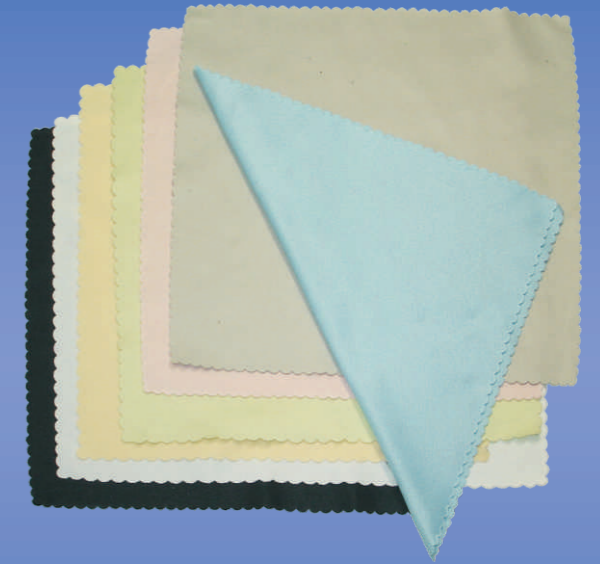

Red

**CC-1515** Super micro fiber chammy cloth  
Regular size: 15X15cm/18X18cm/28X28cm

**CD-1515** Double-side knitting cloth flocking  
Regular size: 15X15cm/18X18cm/28X28cm

**CA-1515** Super micro fiber knitting cloth class I  
Regular size: 15X15cm/18X18cm/28X28cm