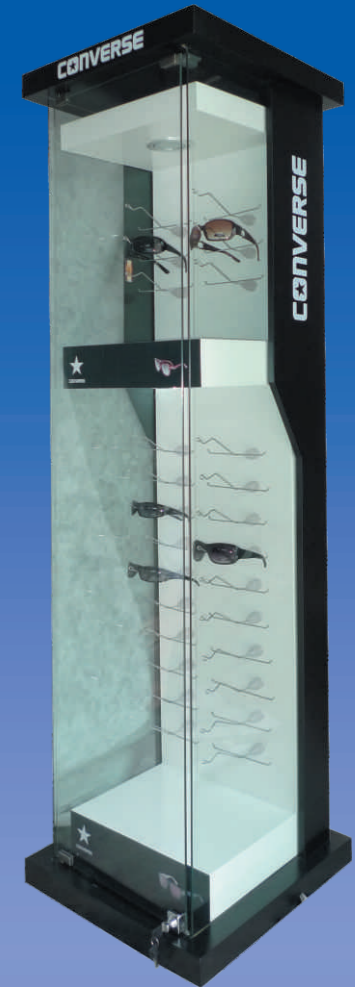

This tray is for cases  
Each tray have 5X4=20 grids  
Size of grid: 171X75mm

This tray is for tools and others

**C305M-740**  
Size of tray: 686X410X84(H)mm  
Each tray have 6X4=24 grids  
Product size: 74X41X58cm  
Our standard of C305M-740:  
5pcs trays for sunglasses

Each tray have 6X4=24 grids  
Size of grid: 157.5X61.5mm

**C308M-740**  
Size of tray: 686X410X51(H)mm  
Each tray have 6X4=24 grids  
Product size: 74X41X58cm  
Our standard of C308M-740:  
8pcs trays for optical frame

Each tray have 6X5=30 grids  
Size of grid: 157.5X61.5mm

**C305M-900**  
Size of tray: 846X410X84(H)mm  
Each tray have 6X5=30 grids  
Product size: 90X41X58cm  
Our standard of C305M-900:  
5pcs trays for sunglasses

**C308M-900**  
Size of tray: 846X410X51(H)mm  
Each tray have 6X5=30 grids  
Product size: 90X41X58cm  
Our standard of C308M-900:  
8pcs trays for optical frame

**SF-002** Lockable with LED lamps  
With cabinet and castors  
Metal frame with glass panel  
Product size: 60x35x190cm  
Poster design on the panel can be  
decided by client