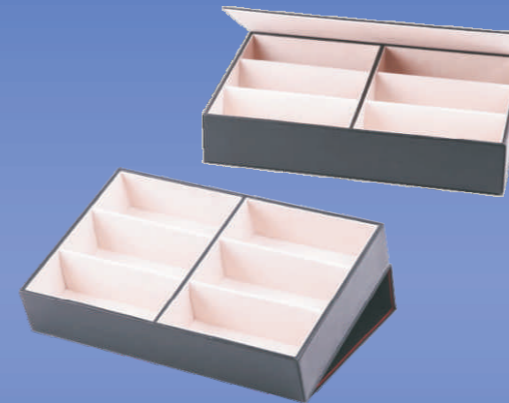

**GT-262** 12pcs  
For optical frames: Product size: 36.5X32X4.5cm;  
Grid size: 5X15X3cm

**GT-381** 24pcs  
For sunglasses: Product size: 57X47X4.5cm;  
Grid size: 5X18X3.5cm

**GT-383** 6pcs for optical frames  
Product size:32x17x3.5cm

**GT-387** 5pcs for optical frames  
Product size: 32x17x3.5cm

**GT-386** 8pcs for sunglasses  
Product size:31x24x6.6cm

**GT-384** 6pcs for optical frames  
Product size:32x17x5cm

**GT-388** 9pcs for optical frames  
Product size: 48.5x16.7x3.5cm  
Material of frame: Light wood  
Magnetic snap tray

**GT-389** 12pcs for optical frames  
Product size: 48.5x24.8x3.5cm  
Material of frame: Light wood  
Magnetic snap tray

**GT-382** 6pcs for sunglasses  
Product size:32x22x6.7cm

With transparent cover

**GT-261** 16pcs for optical frames  
Product size: 48X33X4cm;  
Grid size: 5.5X15.5X3.5cm